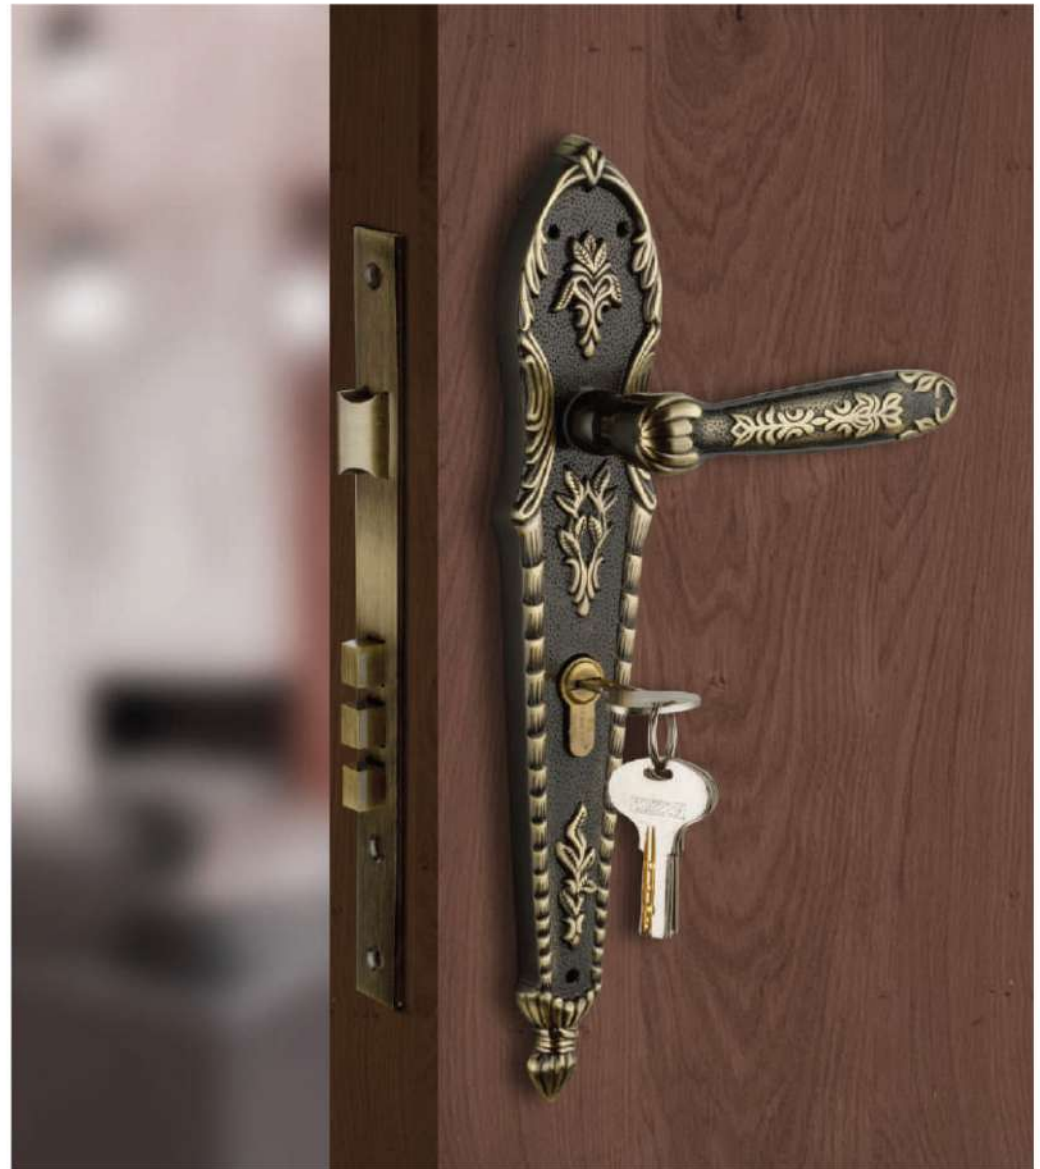

77
Cabinet
Handle

91
Knob
Wooden Knob

109
Bath
Accessories

145
Khutti

146
Glass Self

MORTISE HANDLE

3011

Finish : S.S. Matt, Chrome, Black Matt, Z Black, Antique
PVD : Rose Gold, Black, Gold