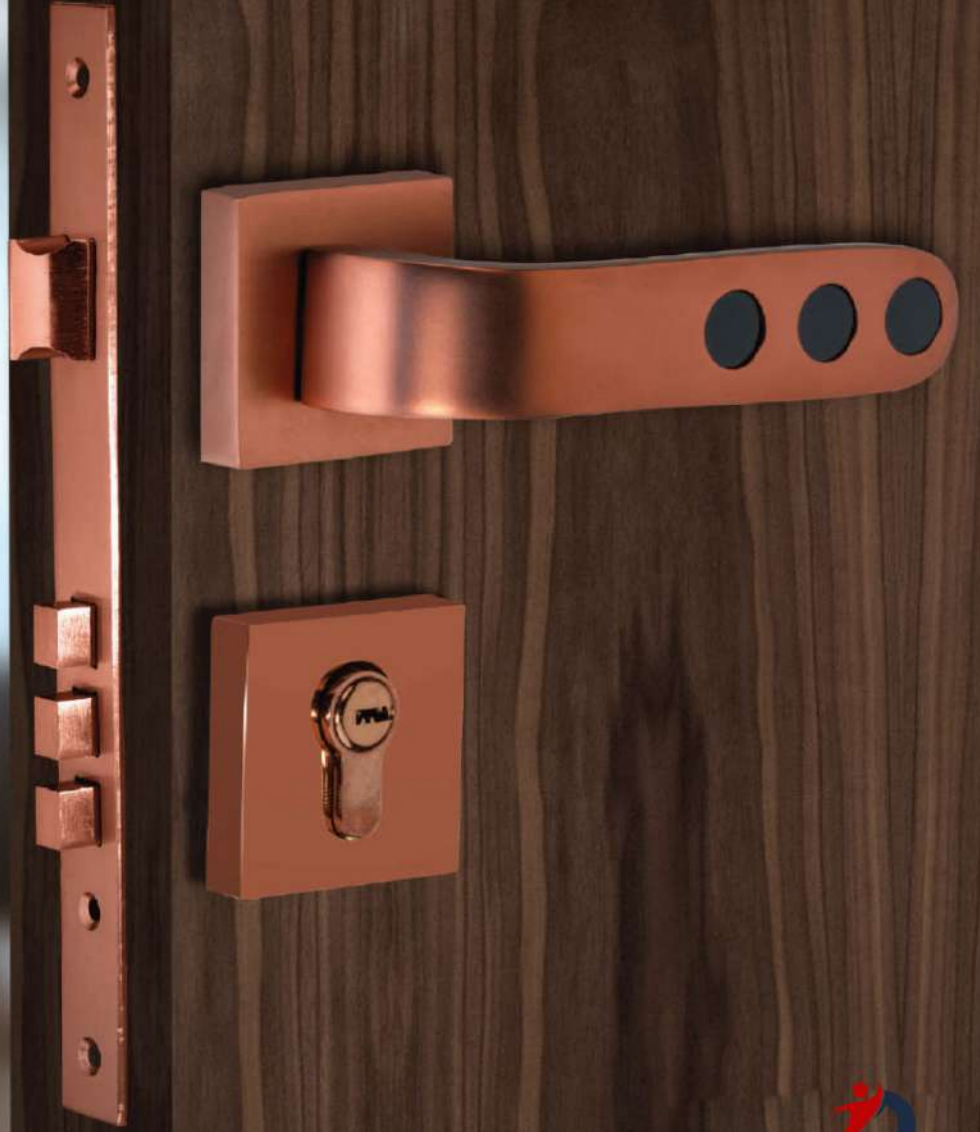

3048

Finish : S.S. Matt, Chrome, Black Matt, Z Black, Antique
PVD : Rose Gold, Black, Gold

3049

Finish : S.S. Matt, Chrome, Black Matt, Z Black, Antique
PVD : Rose Gold, Black, Gold

GIVES YOUR HOUSE
A **Royal** Look