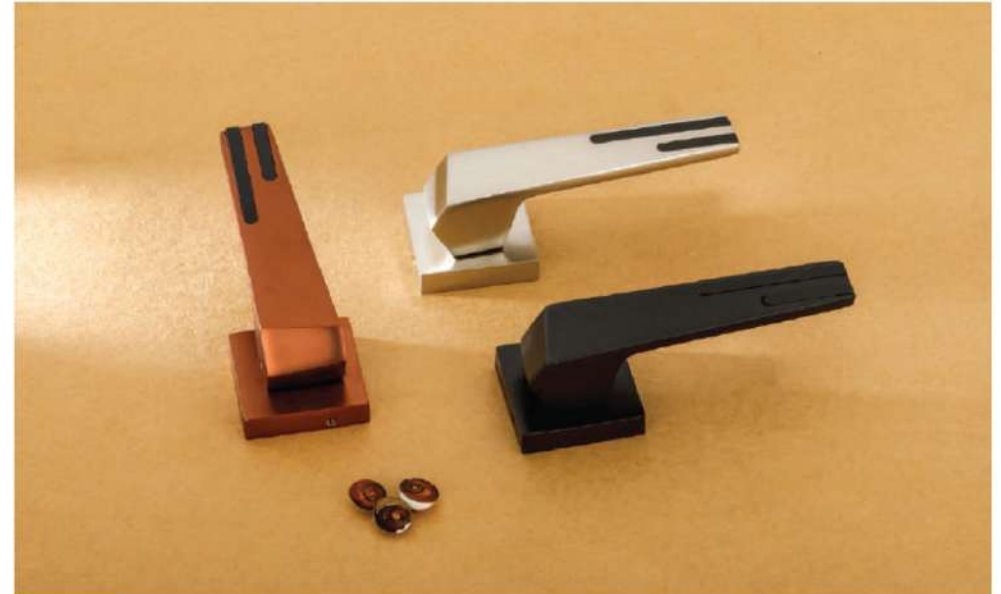

3061

Finish : Satin + Black, Z Black + Glossy Black, Rose Gold Matt + Black, Silver + Black, Sumero Matt + Black, Chrome + Black, Z Black + White, Antique + Black